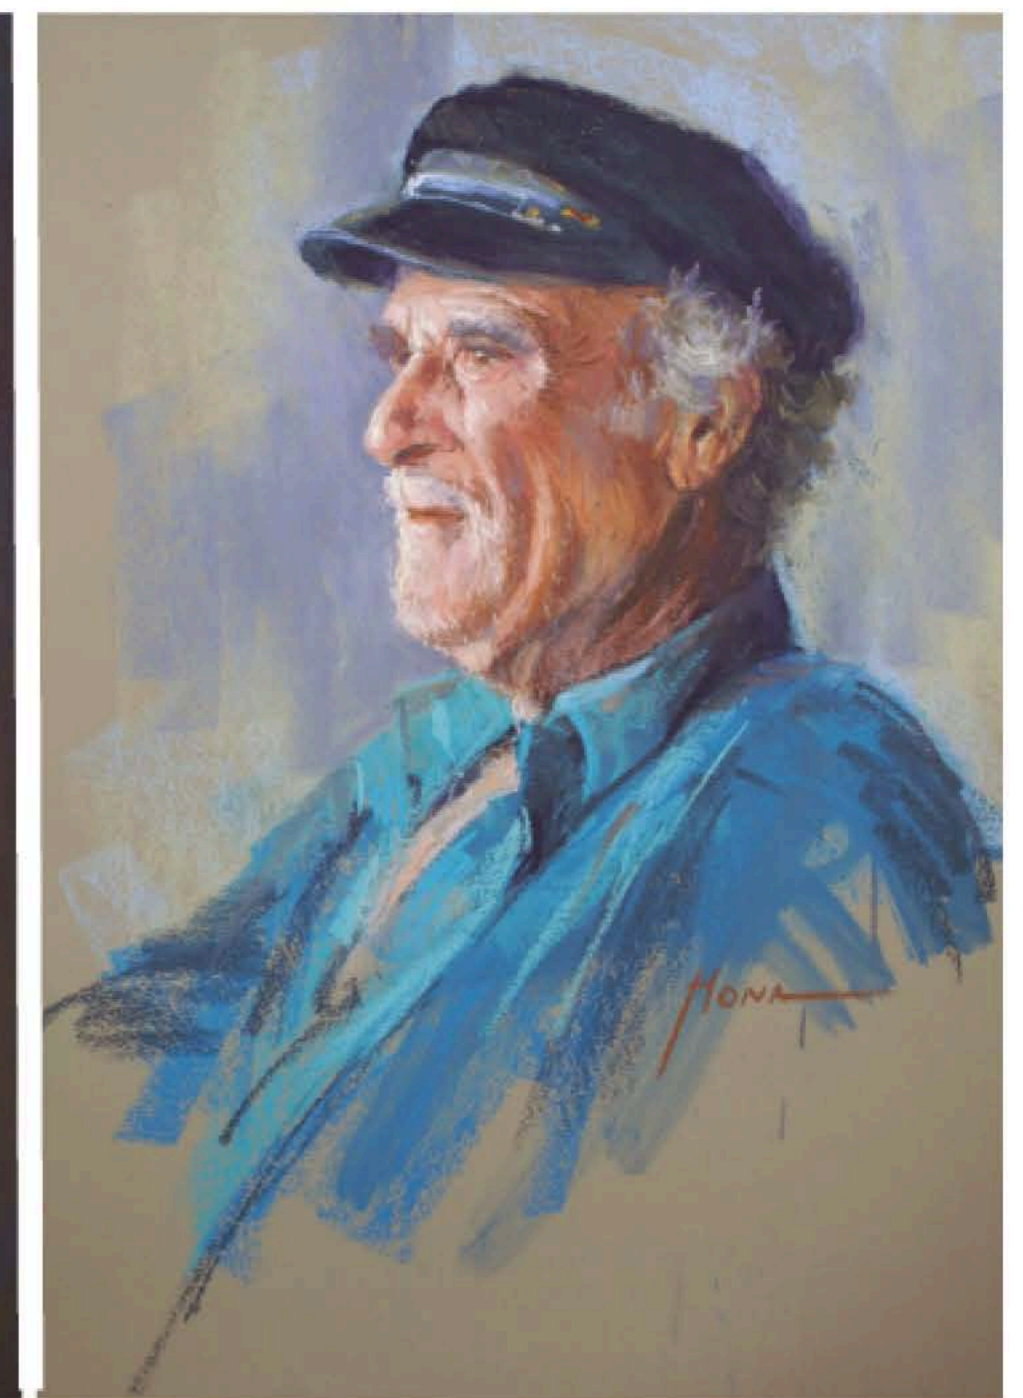

In Repose 35 x 25 pastel, above left.

An Eye On the Girls 21.5 x 16.5 pastel, above right.

Morning Glow 8 x 18 pastel, top of page.